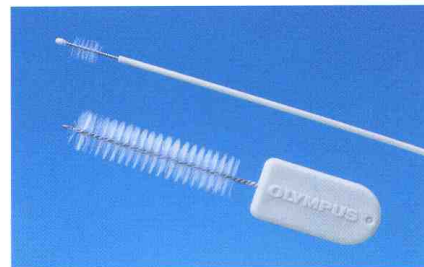

| | BW-201B | BW-201T |
|-----------------------------|---------|---------|
| Compatible Channel Diameter | 2~3.2mm | 2~4.2mm |
| Working Length | 950mm | 2200mm |

BW-201B/T.A set

Single Use Channel Cleaning Brush

Designed for one-time use, this brush is ideal for cleaning out suction channels in compatible Olympus endoscopes and openings in compatible Endo-Therapy accessories.
Individually packed — 50 packs per box.

MAJ-1339

Single Use Channel-Opening Cleaning Brush

Specifically designed for cleaning scope channel ports. Single Use only.
Individually packed — 50 packs per box.

Specifications, design and accessories are subject to change without any notice or obligation on the part of the manufacturer.