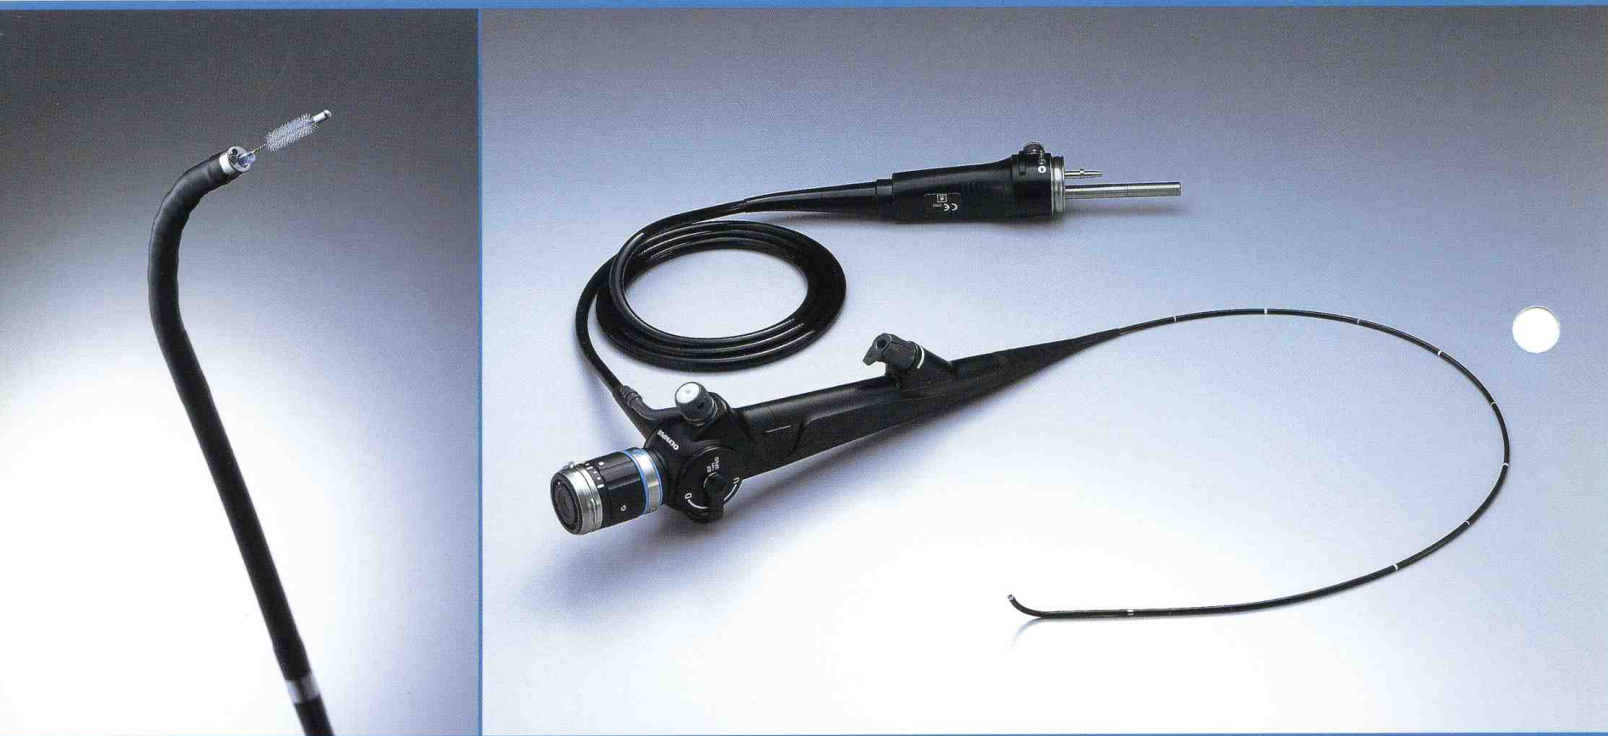

## OES Bronchofiberscope **OLYMPUS BF TYPE XP60**

Enhanced insertion capability takes you further  
into the peripheral bronchi

OES Bronchofiberscope

# OLYMPUS BF TYPE XP60

Super-slim 2.8 mm scope with reduced bending radius section takes you deeper into the peripheral bronchi

- Unprecedented insertion capability with a shorter bending radius than the preceding model and an extra-slim design that's only 2.8 mm across at both the distal end and insertion tube allows you to reach even the peripheral bronchi.
- In spite of the slim design, the instrument channel measures 1.2 mm across.
- Wide 90° field of view enables accurate observation of a wider area.
- 180° up / 130° down angulation for easier maneuvering in the bronchi.
- 600 mm working length ideal for use in the tracheobronchial tree.
- Compatible with both OES and EVIS video systems.

#### ■ Specifications

Optical System	Field of view	90°
	Direction of view	0° (Forward viewing)
	Depth of field	2~50mm
Insertion Tube	Distal end outer diameter	2.8mm
	Insertion tube outer diameter	2.8mm
	Working length	600mm
Instrument Channel	Channel inner diameter	1.2mm
	Minimum visible distance	1.5mm from distal end
Bending Section	Angulation range	Up180°, Down130°
Total Length		910mm