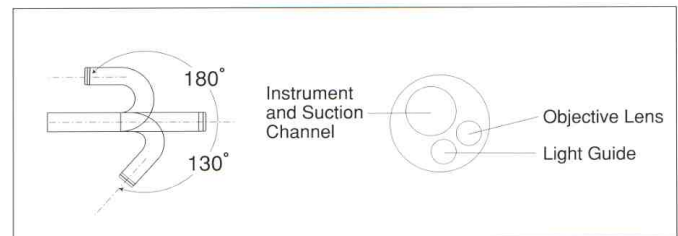

# OLYMPUS BF TYPE XP60

Super-slim 2.8 mm scope with reduced bending radius section takes you deeper into the peripheral bronchi

- Unprecedented insertion capability with a shorter bending radius than the preceding model and an extra-slim design that's only 2.8 mm across at both the distal end and insertion tube allows you to reach even the peripheral bronchi.
- In spite of the slim design, the instrument channel measures 1.2 mm across.
- Wide 90° field of view enables accurate observation of a wider area.
- 180° up / 130° down angulation for easier maneuvering in the bronchi.
- 600 mm working length ideal for use in the tracheobronchial tree.
- Compatible with both OES and EVIS video systems.

#### ■ Specifications

Optical System	Field of view	90°
	Direction of view	0° (Forward viewing)
	Depth of field	2~50mm
Insertion Tube	Distal end outer diameter	2.8mm
	Insertion tube outer diameter	2.8mm
	Working length	600mm
Instrument Channel	Channel inner diameter	1.2mm
	Minimum visible distance	1.5mm from distal end
Bending Section	Angulation range	Up180°, Down130°
Total Length		910mm