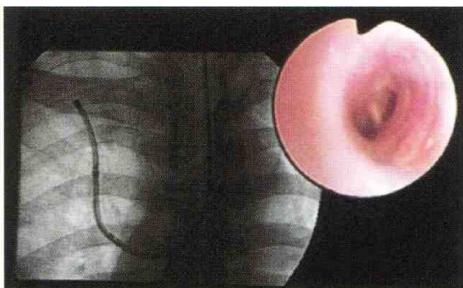

## OES Bronchofiberscope **OLYMPUS BF TYPE XP60**

Enhanced insertion capability takes you further  
into the peripheral bronchi

OES Bronchofiberscope

# OLYMPUS BF TYPE XP60

Super-slim 2.8 mm scope with reduced bending radius section takes you deeper into the peripheral bronchi

- Unprecedented insertion capability with a shorter bending radius than the preceding model and an extra-slim design that's only 2.8 mm across at both the distal end and insertion tube allows you to reach even the peripheral bronchi.
- In spite of the slim design, the instrument channel measures 1.2 mm across.
- Wide 90° field of view enables accurate observation of a wider area.
- 180° up / 130° down angulation for easier maneuvering in the bronchi.
- 600 mm working length ideal for use in the tracheobronchial tree.
- Compatible with both OES and EVIS video systems.

#### ■ Specifications

Optical System	Field of view	90°
	Direction of view	0° (Forward viewing)
	Depth of field	2~50mm
Insertion Tube	Distal end outer diameter	2.8mm
	Insertion tube outer diameter	2.8mm
	Working length	600mm
Instrument Channel	Channel inner diameter	1.2mm
	Minimum visible distance	1.5mm from distal end
Bending Section	Angulation range	Up180°, Down130°
Total Length		910mm