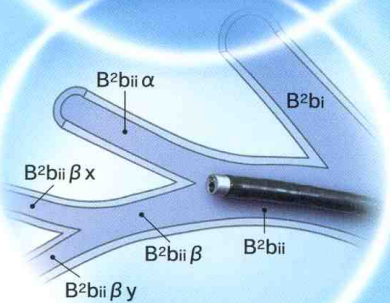

## OES Bronchofiberscope **OLYMPUS BF TYPE XP60**

Enhanced insertion capability takes you further  
into the peripheral bronchi

OES Bronchofiberscope

# OLYMPUS BF TYPE XP60

Super-slim 2.8 mm scope with reduced bending radius section takes you deeper into the peripheral bronchi

- Unprecedented insertion capability with a shorter bending radius than the preceding model and an extra-slim design that's only 2.8 mm across at both the distal end and insertion tube allows you to reach even the peripheral bronchi.
- In spite of the slim design, the instrument channel measures 1.2 mm across.
- Wide 90° field of view enables accurate observation of a wider area.
- 180° up / 130° down angulation for easier maneuvering in the bronchi.
- 600 mm working length ideal for use in the tracheobronchial tree.
- Compatible with both OES and EVIS video systems.

#### ■ Specifications

Optical System	Field of view	90°
	Direction of view	0° (Forward viewing)
	Depth of field	2~50mm
Insertion Tube	Distal end outer diameter	2.8mm
	Insertion tube outer diameter	2.8mm
	Working length	600mm
Instrument Channel	Channel inner diameter	1.2mm
	Minimum visible distance	1.5mm from distal end
Bending Section	Angulation range	Up180°, Down130°
Total Length		910mm